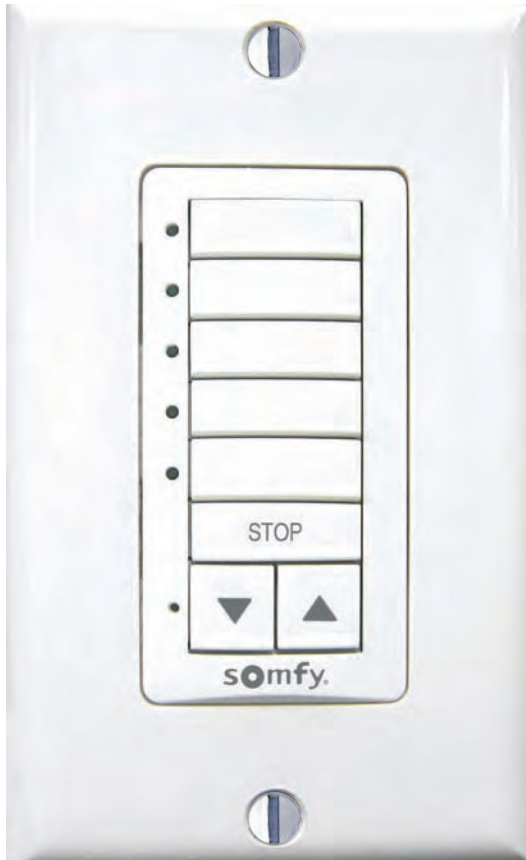

The DecoFlex WireFree™ RTS battery powered wall switch features Radio Technology Somfy® (RTS) and may be personalized for intuitive control of window coverings. It is available fully assembled in one and five channel button versions or may be easily converted to a two, three or four channel button switch. Choose from three colors – white, ivory or black – to match any décor. The switch is designed to compliment the full range of Somfy RTS handheld transmitters, timers and interfaces. Whether the application calls for shades, blinds, draperies, rolling shutters, awnings or other window coverings, DecoFlex WireFree™ RTS is the solution for reliable control of window coverings powered by Somfy.

Included with each switch are a wall mounting bracket, blank channel button(s), temporary stick on channel button labels (available names on the opposite page), and wall plate. *optional screw-less wall plates, as shown on cover, available through your local home improvement retailer.

5 Channel Button Versions

ACTUAL SIZE
Part #1810813 (WHITE)