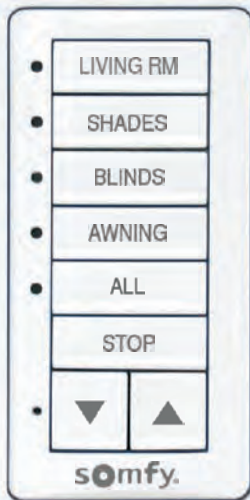

DecoFlex WireFree™ RTS

Personalized window covering control

HOME
MOTION BY

somfy®

The DecoFlex WireFree™ RTS battery powered wall switch features Radio Technology Somfy® (RTS) and may be personalized for intuitive control of window coverings. It is available fully assembled in one and five channel button versions or may be easily converted to a two, three or four channel button switch. Choose from three colors – white, ivory or black – to match any décor. The switch is designed to compliment the full range of Somfy RTS handheld transmitters, timers and interfaces. Whether the application calls for shades, blinds, draperies, rolling shutters, awnings or other window coverings, DecoFlex WireFree™ RTS is the solution for reliable control of window coverings powered by Somfy.

Included with each switch are a wall mounting bracket, blank channel button(s), temporary stick on channel button labels (available names on the opposite page), and wall plate. *optional screw-less wall plates, as shown on cover, available through your local home improvement retailer.

Easy To Use!

Select the appropriate channel button(s) and the adjacent amber LED(s) will illuminate. Then simply press the command button (up, down, stop) to adjust your window covering(s) to the desired position.

Personalize the DecoFlex WireFree™ RTS...

Convert to a Two, Three or Four Channel Button Version

The DecoFlex WireFree™ RTS provides added flexibility. Single and five channel button versions are offered completely assembled. The switch may also be easily converted to a two, three or four channel button version by simply selecting the corresponding face plate with the DecoFlex WireFree™ RTS wall switch. Please reference the Somfy price list for ordering information.